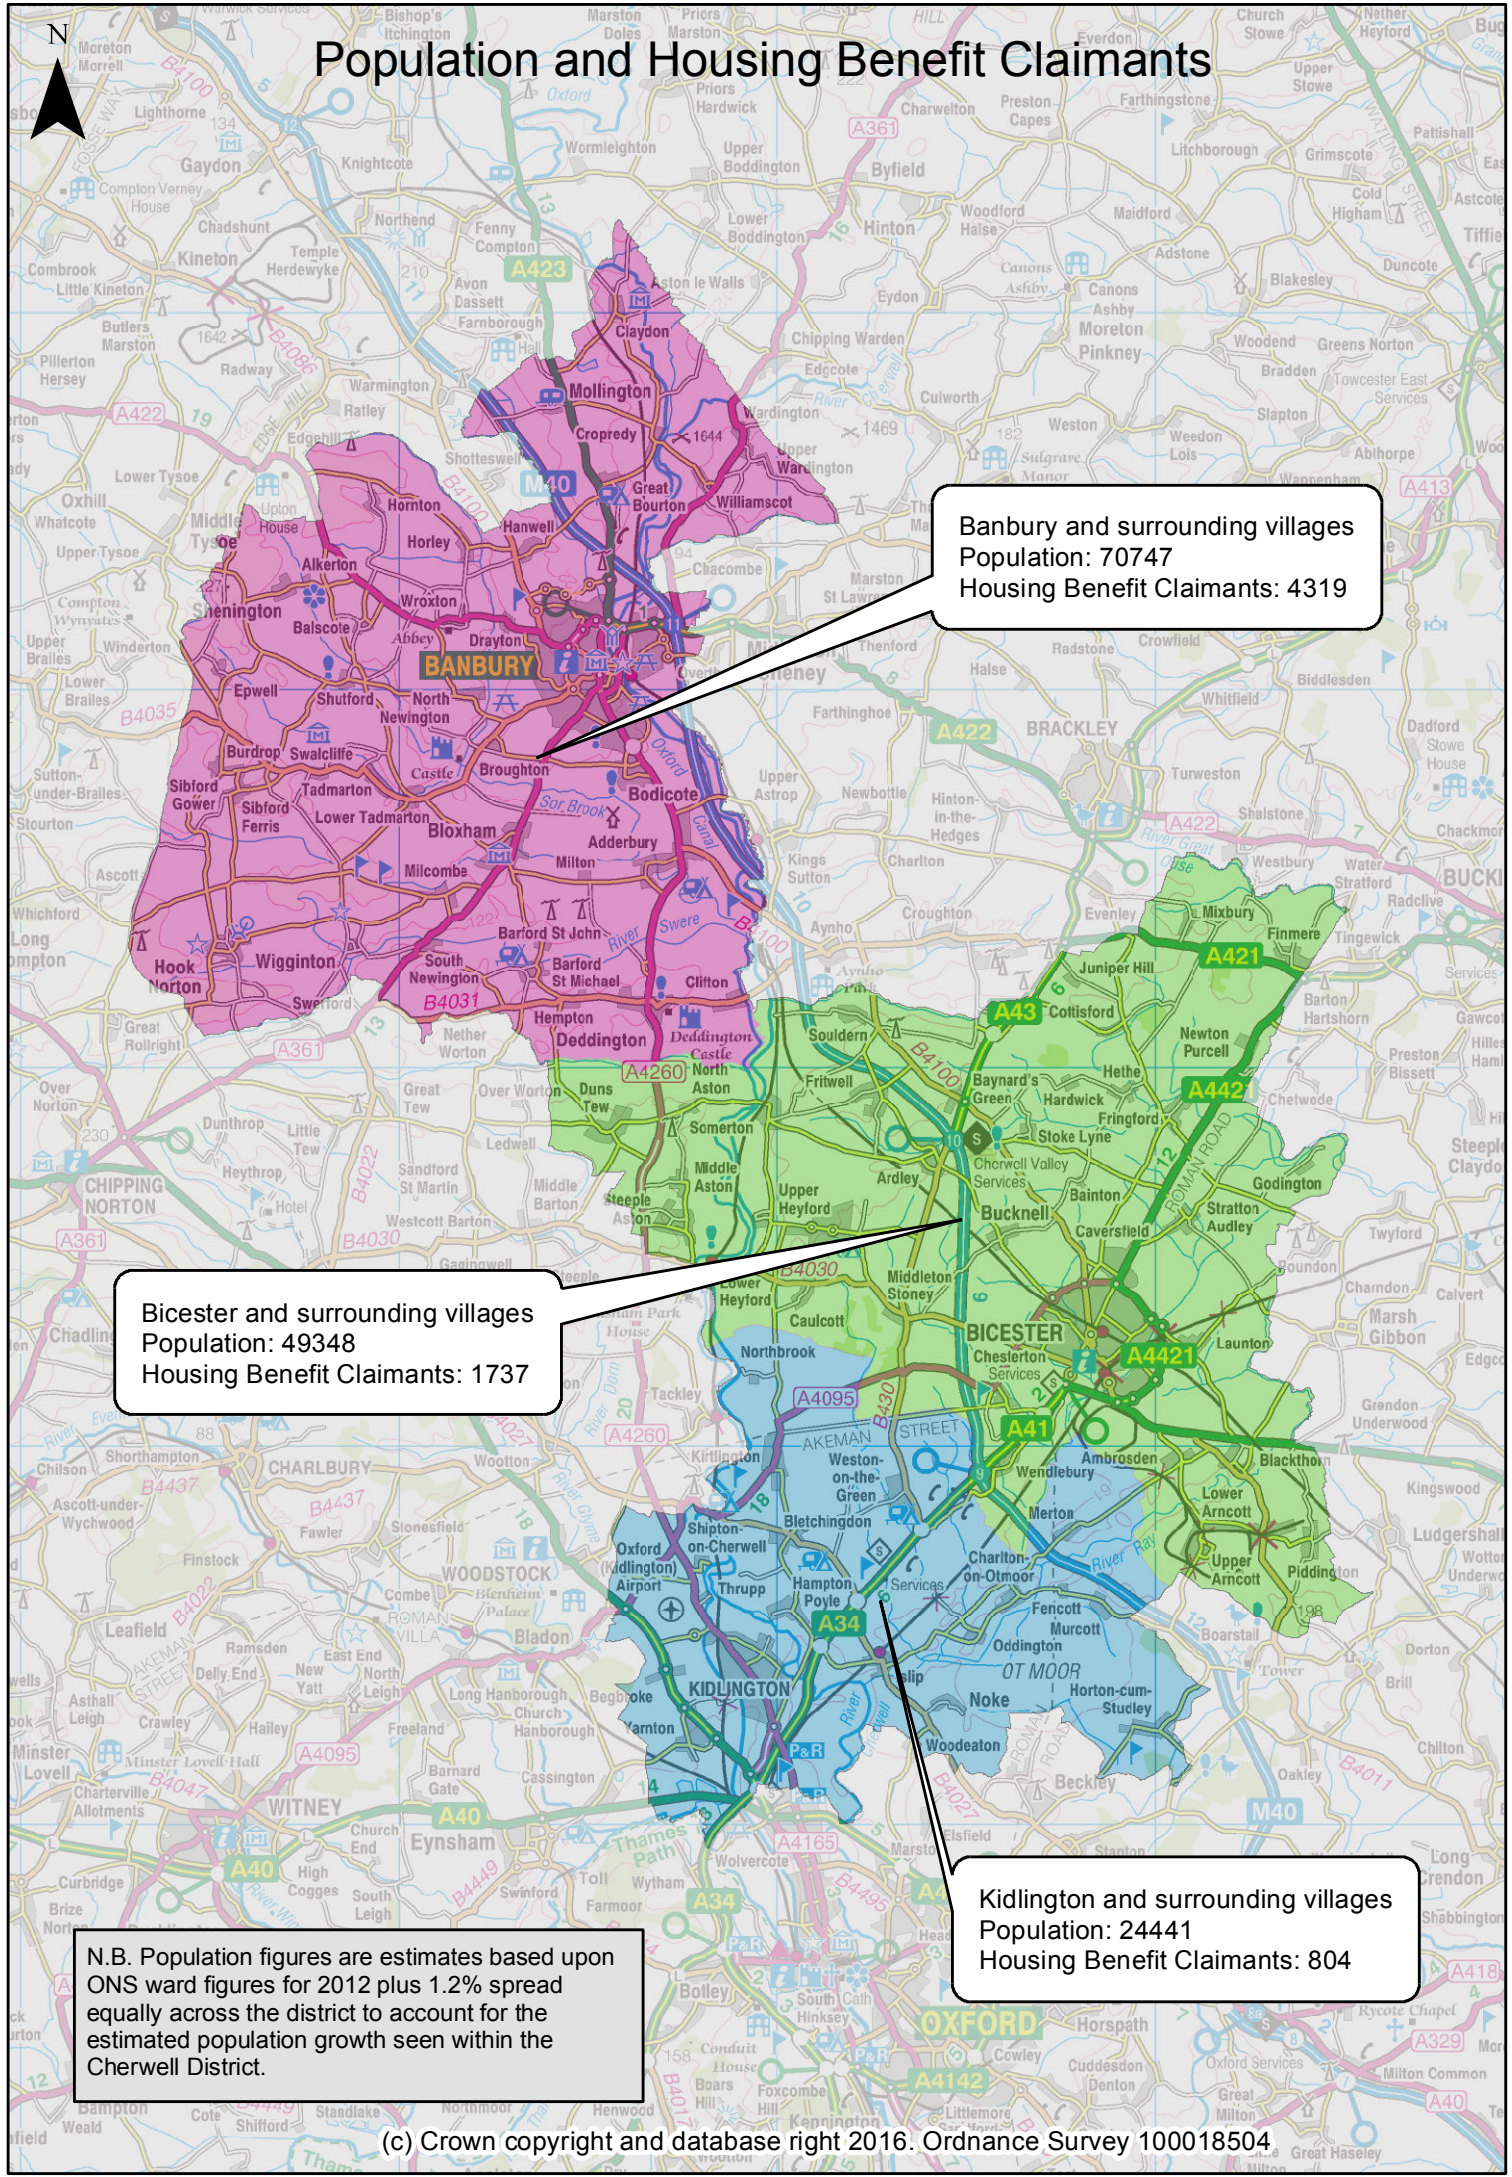

Population and Housing Benefit Claimants

Banbury and surrounding villages
 Population: 70747
 Housing Benefit Claimants: 4319

Bicester and surrounding villages
 Population: 49348
 Housing Benefit Claimants: 1737

Kidlington and surrounding villages
 Population: 24441
 Housing Benefit Claimants: 804

N.B. Population figures are estimates based upon ONS ward figures for 2012 plus 1.2% spread equally across the district to account for the estimated population growth seen within the Cherwell District.